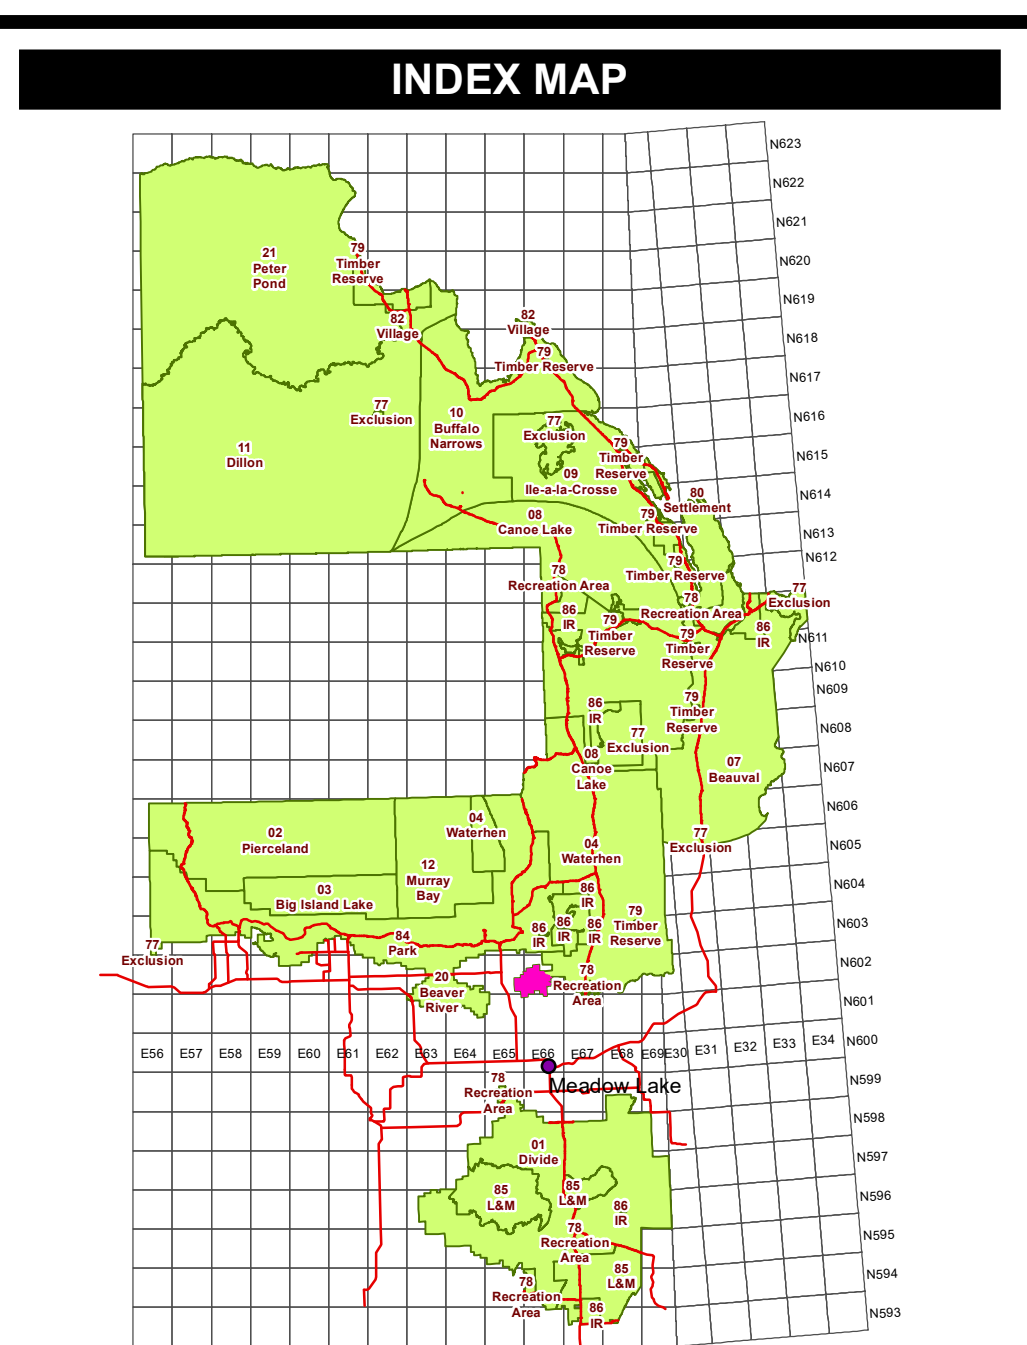

PLANIMETRIC LEGEND

Symbol Reference - Brushland - Meadow - Clear Rock - Open Land - Sand - Scrub - Clearing - Treed Muskog - Fen, Bog, Muskog - Treed Rock - Residential Site - Mileage	Crossings / Road Closures / POI (Existing) - Gate / Maintenance - Other / Maintenance - Bridge / Maintenance - Reclaimed Bridge - Brushmat / Maintenance - Reclaimed Brushmat - Culvert / Maintenance - Reclaimed Culvert - Highway Approach / Maintenance - Icebridge / Maintenance - Reclaimed Icebridge	Proposed Crossings / Road Closures / POI (Year 1) - Gate / Maintenance - Other / Maintenance - Bridge / Maintenance - Brushmat / Maintenance - Culvert / Maintenance - Highway Approach / Maintenance - Icebridge / Maintenance	Roads and Trails (Existing) - Paved Highway - Gravel Highway - Class 1 (FRR) Maintenance - Class 2 (IBR) Maintenance - Class 3 (Bush Road) Maintenance - Class 4 (Bush Road) Maintenance - Non-Mistik (public use) Maintenance - Oil / Gas Road 3rd Party Block Road - Seismic Line - Trail - Railway Line - Transmission Line	Proposed Roads (Year 1) - Class 1 (FRR) - Class 2 (IBR) - Class 3 (Bush Road) - Class 4 (Bush Road)	Proposed Roads (Years 2+) - Class 1 (FRR) - Class 2 (IBR) - Class 3 (Bush Road) - Class 4 (Bush Road)	Road Reclaim Status - Planted Road - Completed Road Reclaim - Planned Reclaim - Planned Reclaim Future	Proposed Research and Other Projects	Merchantable Stands - H 18+ - HS 18+ - SH 15+ mixed Pine dom - S 15-17 Pine - S 18+ other softwood - SH 15+ mixed other softwood - S 15-17 other softwood	Stakeholder Commitment - Stakeholder Commitment Point - Stakeholder Commitment Line - Stakeholder Commitment Polygon

Boundaries

- FMA
- Exclusions
- District
- MUs
- Operating Areas

Lakes / Streams

- Lake
- Flooded Land
- Aquatic Regime
- River
- Perennial
- Intermittent
- Indefinite

UTM Lines

- 10 Km
- 1 Km
- 100 m

Blocks

- Planned Block (Year 1)
- Planned Block (Year 2-5)
- Harvested Block
- Year 1 Blocks = Y1
- Years 2-5 Blocks = Y2-5